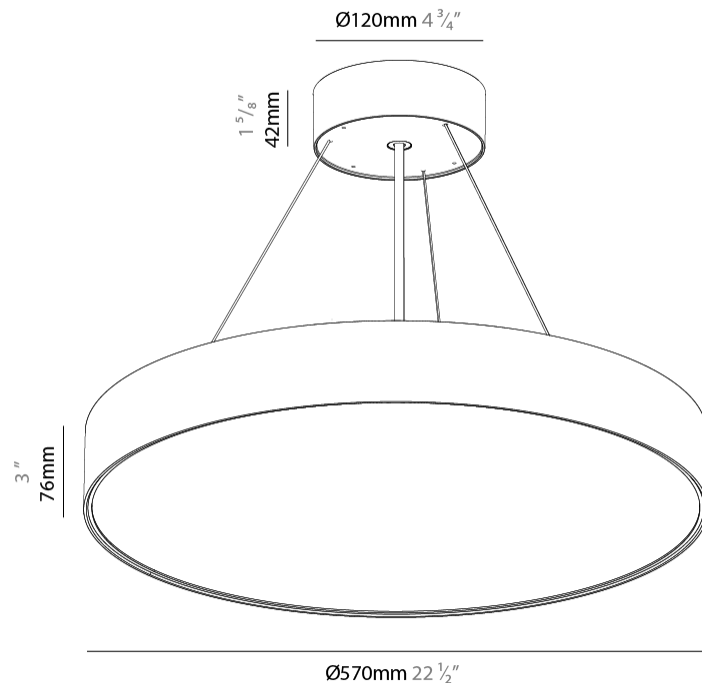

GENERAL

Series: Sign EVO
Partner: Prolicht
Division: Architectural
Installation: Suspension
Product Type: Pendant
Mounting Location: Ceiling
Light Distribution: Direct

PHYSICAL

Shape: Round
Diameter (mm): 570
Diameter (in): 22 7/16
Height (mm): 82
Height (in): 3 1/4
Weight (kg): 6.5
Diffuser: PMMA - Opal / Microprism / Clear Microprism
Fixture Finish: SSR / BKV / CWI / CRY / HAB / UFT / ITA / RUA / FTG / MYG / LOD / PUS / FRO / FUP / KIA / POP / BLS / SPG / MEY / GOH / CHC / COM / ABZ / JAG / OBR / MOS / ROR
Fixture Material: PMMA / Extruded Aluminum / Steel
Cable Details: 2000mm or 6000mm Transparent Cable

ELECTRICAL

Lamp Type: LED (Zhaga Standard)
Input Wattage (W): 52.6
Total Output Wattage (W): 45.7
Dimming: Tri-Mode (Non-Dimming and Phase Dimming (120Vac only) and 0-10V Dimming)
Driver Included: Yes
Driver Location: Integrated
Driver Type: Constant Current - Universal
Driver Class: Class 2
Input Voltage (V): 120
Constant Current (mA): 350mA
Upon Request: MATTER Dimming / DALI Dimming (Remote)

LED

Color Temperature (°K): 2700 / 3000 / 3500 / 4000
Max. Delivered Lumen (lm): Max 8256
Nominal Lumen (lm): Mxa 9408
CRI: >90 CRI
Lamp Life (hrs): 50000

OPTICAL

RATINGS AND CERTIFICATIONS

Certified By: Certified for North American Standards
IP rating: IP40